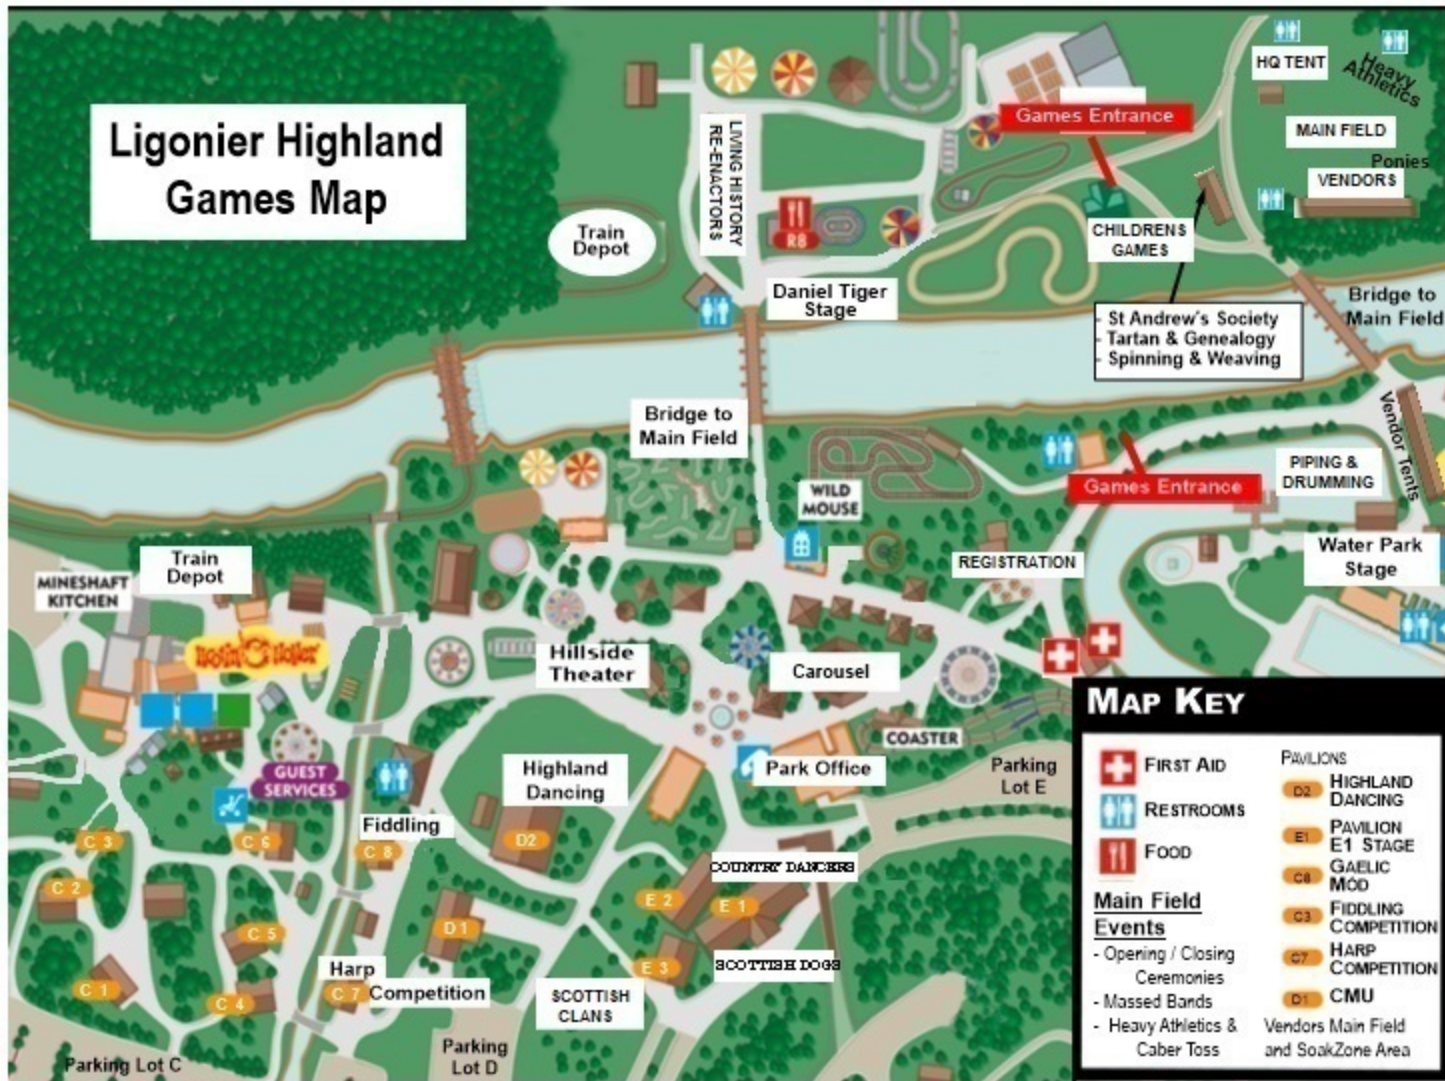

Ligonier Highland Games Map

MAP KEY

	FIRST AID	PAVILIONS
	RESTROOMS	D2 HIGHLAND DANCING
	FOOD	E1 PAVILION
		E1 STAGE
		C8 GAELIC MÙD
		C3 FIDDLING COMPETITION
		C7 HARP COMPETITION
		D1 CMU
		Vendors Main Field and SoakZone Area

Main Field Events

- Opening / Closing Ceremonies
- Massed Bands
- Heavy Athletics & Caber Toss