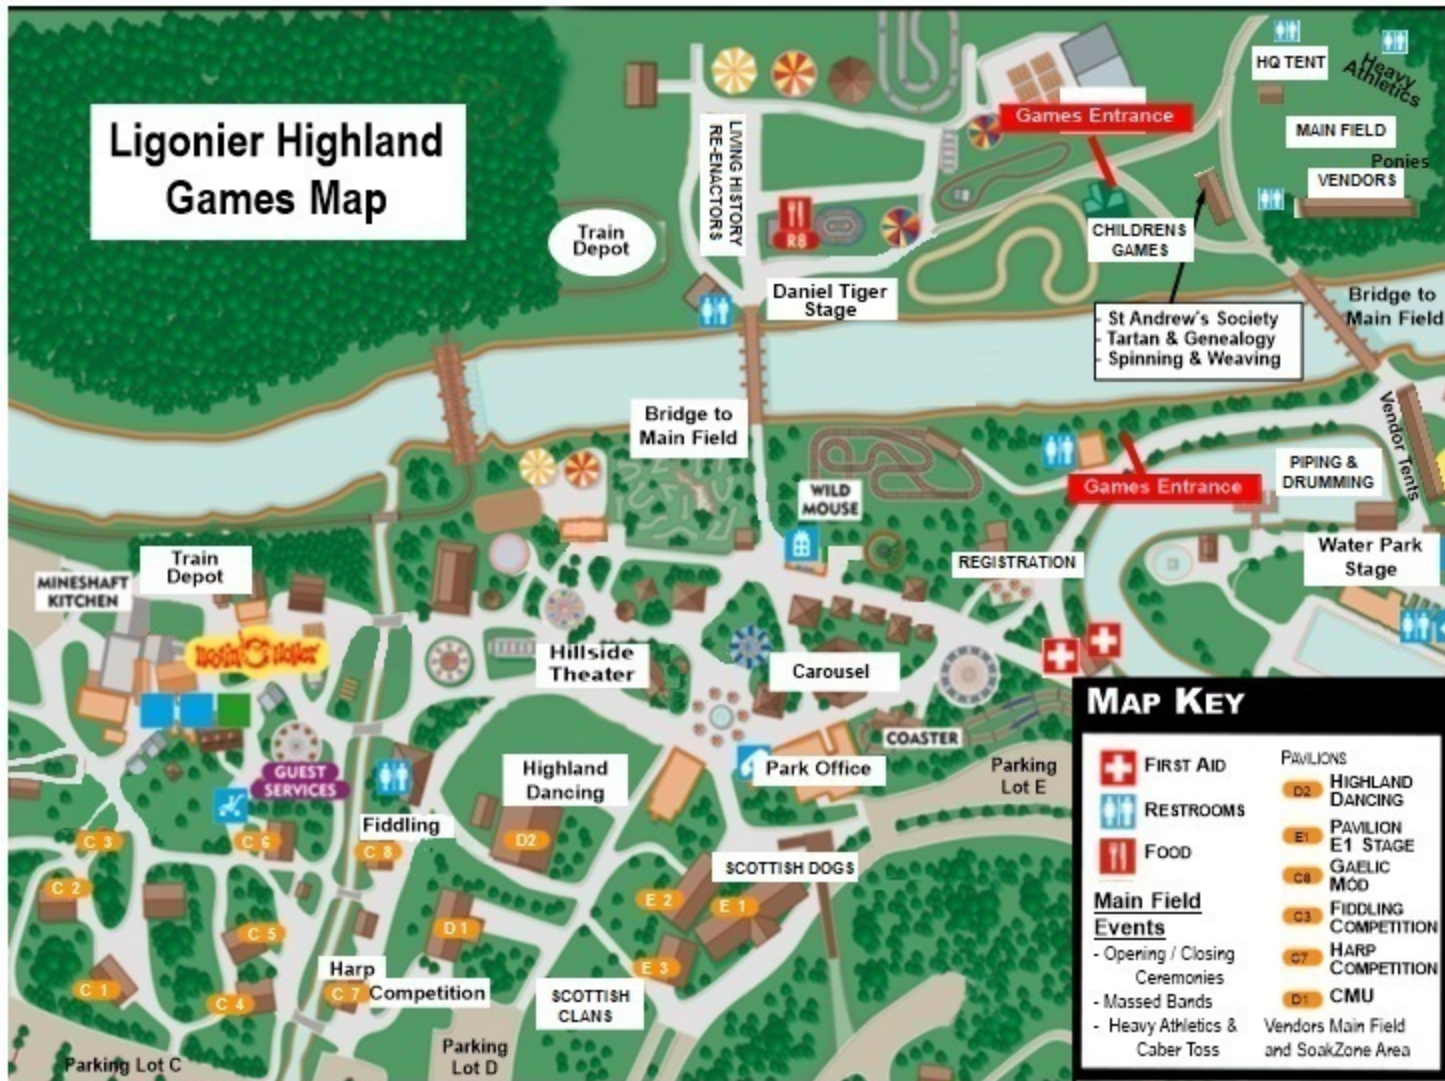

Ligonier Highland Games Map

MAP KEY	
	FIRST AID
	RESTROOMS
	FOOD
	PAVILIONS
	D2 HIGHLAND DANCING
	E1 PAVILION STAGE
	C8 GAELIC MÙD
	C3 FIDDLING COMPETITION
	C7 HARP COMPETITION
	D1 CMU
	Vendors Main Field and SoakZone Area
Main Field Events	
- Opening / Closing Ceremonies	
- Massed Bands	
- Heavy Athletics & Caber Toss	