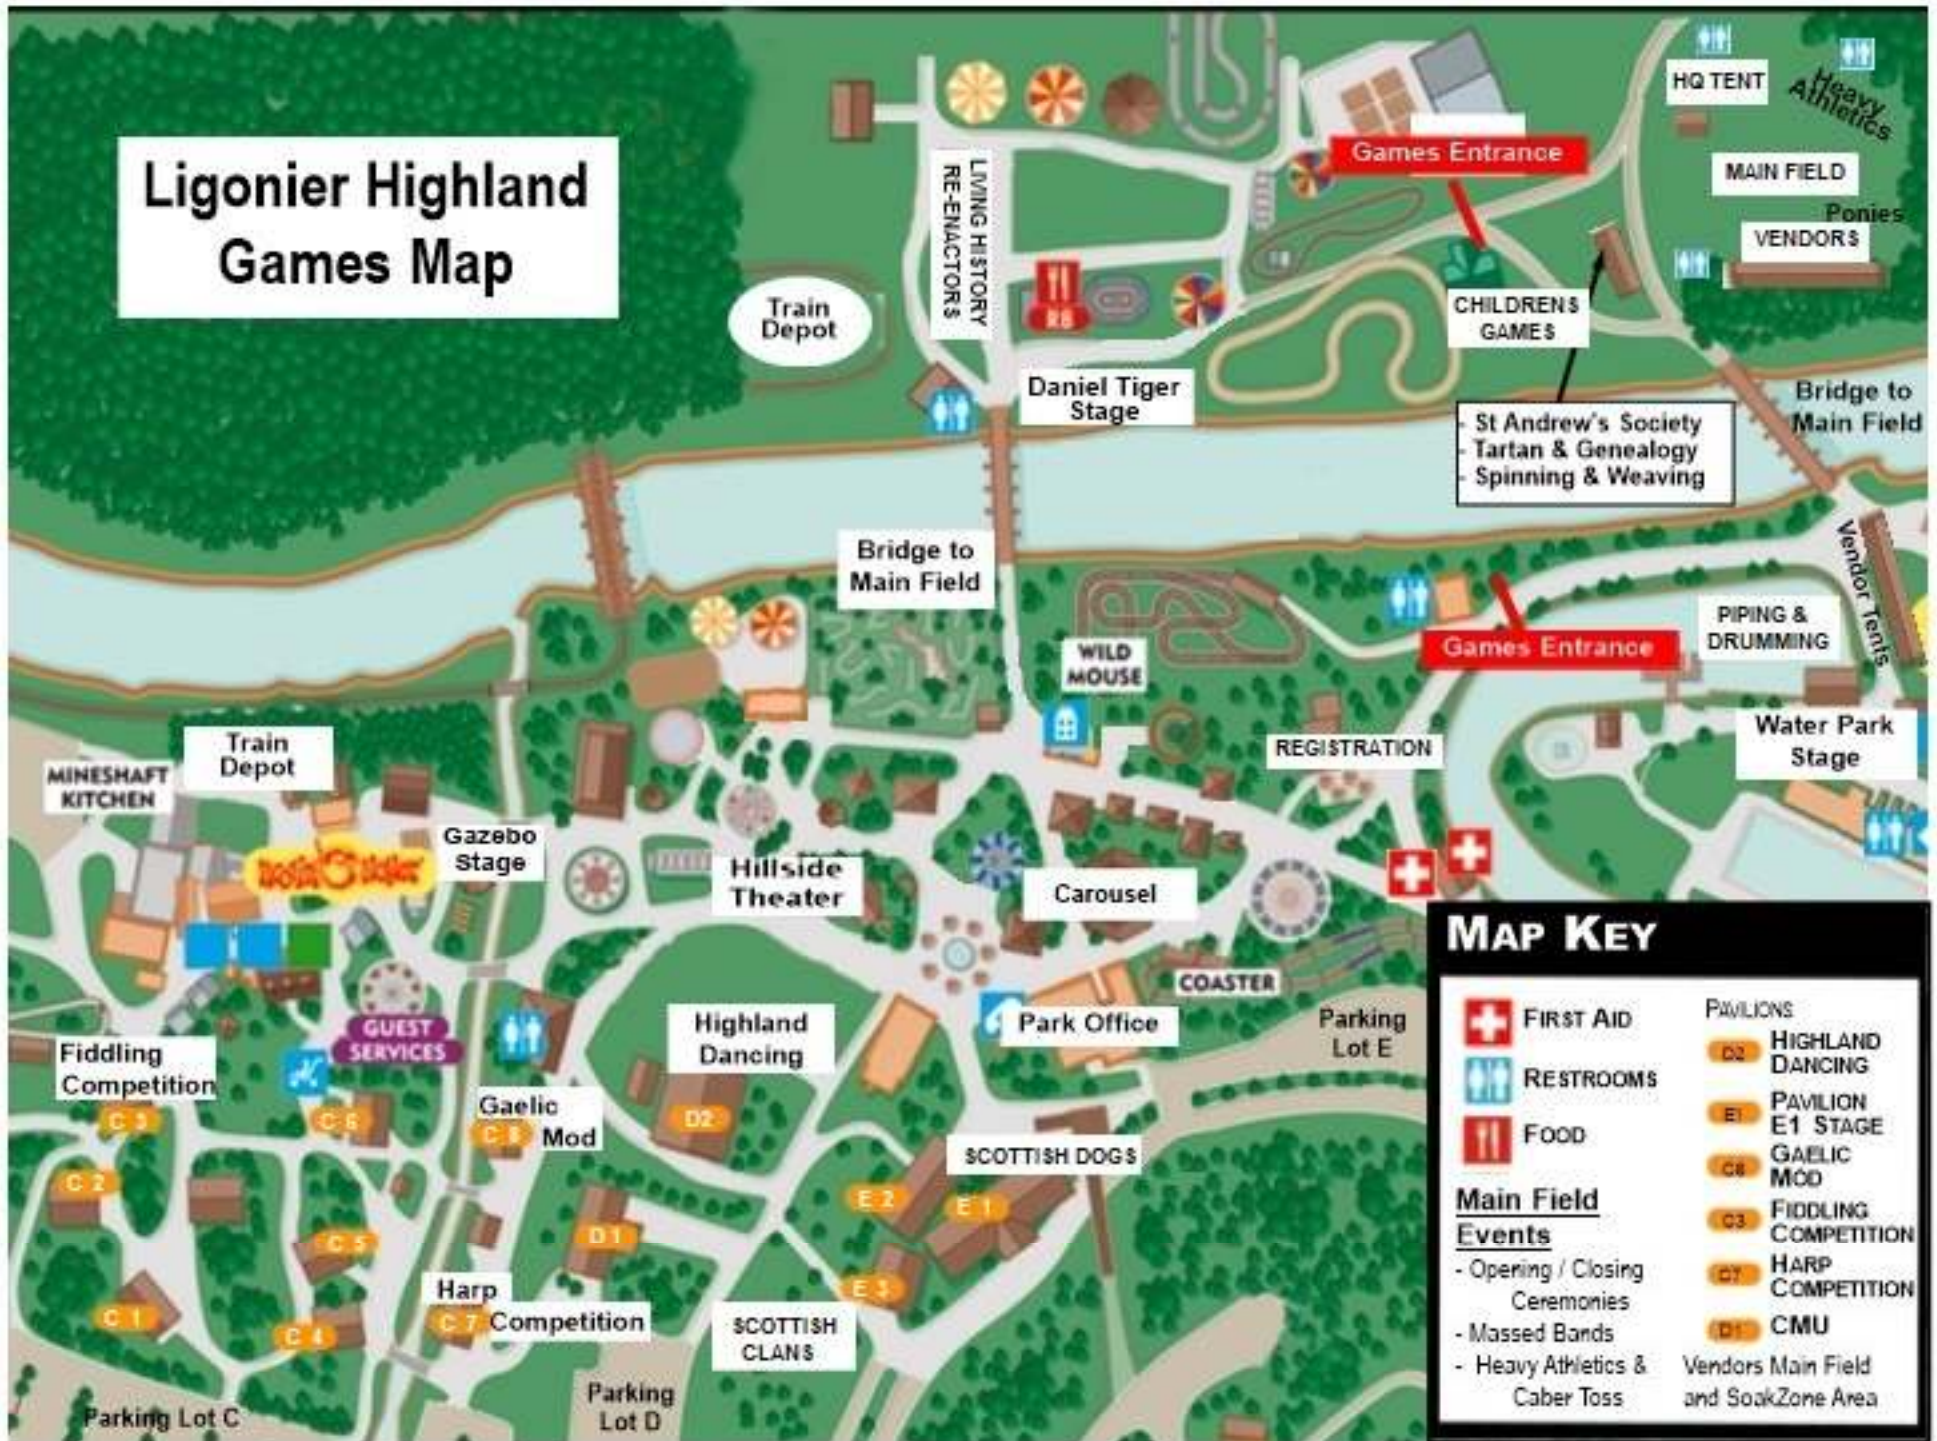

Ligonier Highland Games Map

MAP KEY	
	FIRST AID
	RESTROOMS
	FOOD
	PAVILIONS
	D2 HIGHLAND DANCING
	E1 PAVILION E1 STAGE
	C8 GAELIC MOD
	C3 FIDDLING COMPETITION
	C7 HARP COMPETITION
	D1 CMU
	Vendors Main Field and SoakZone Area
Main Field Events	
- Opening / Closing Ceremonies	
- Massed Bands	
- Heavy Athletics & Caber Toss	