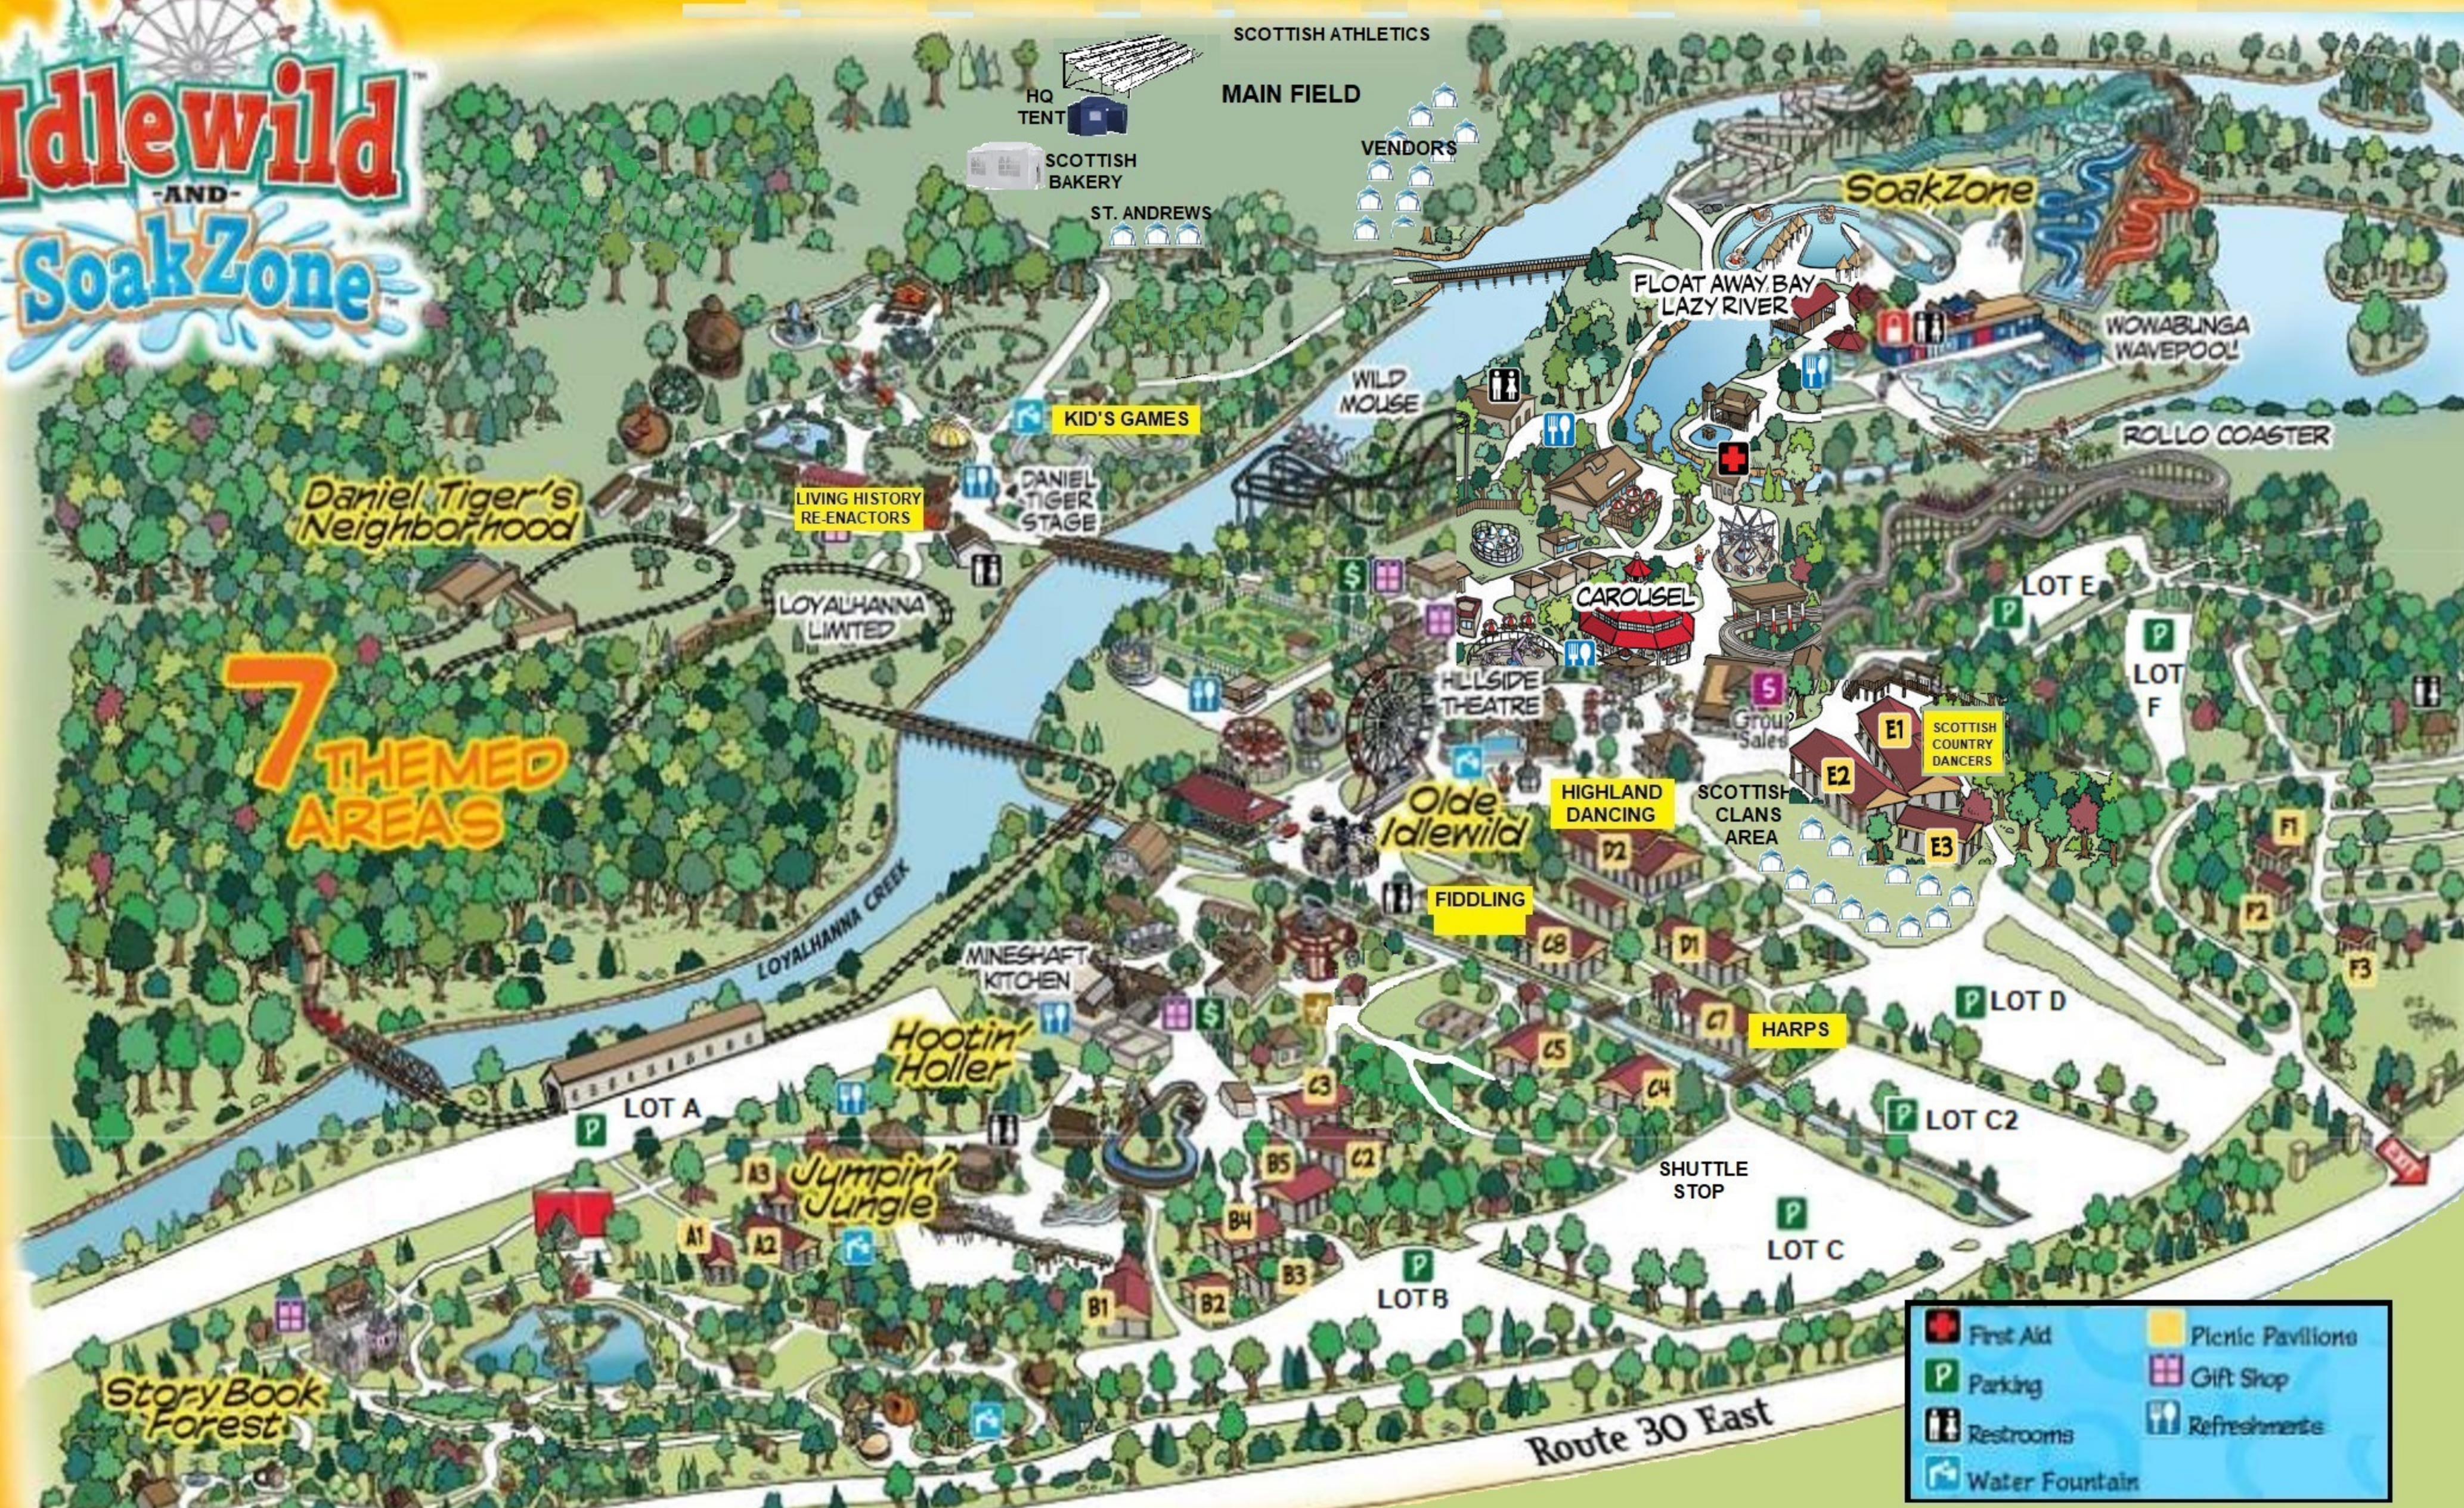

# Idlewild -AND- SoakZone

## 7 THEMED AREAS

First Aid	Picnic Pavilions
Parking	Gift Shop
Restrooms	Refreshments
Water Fountain	