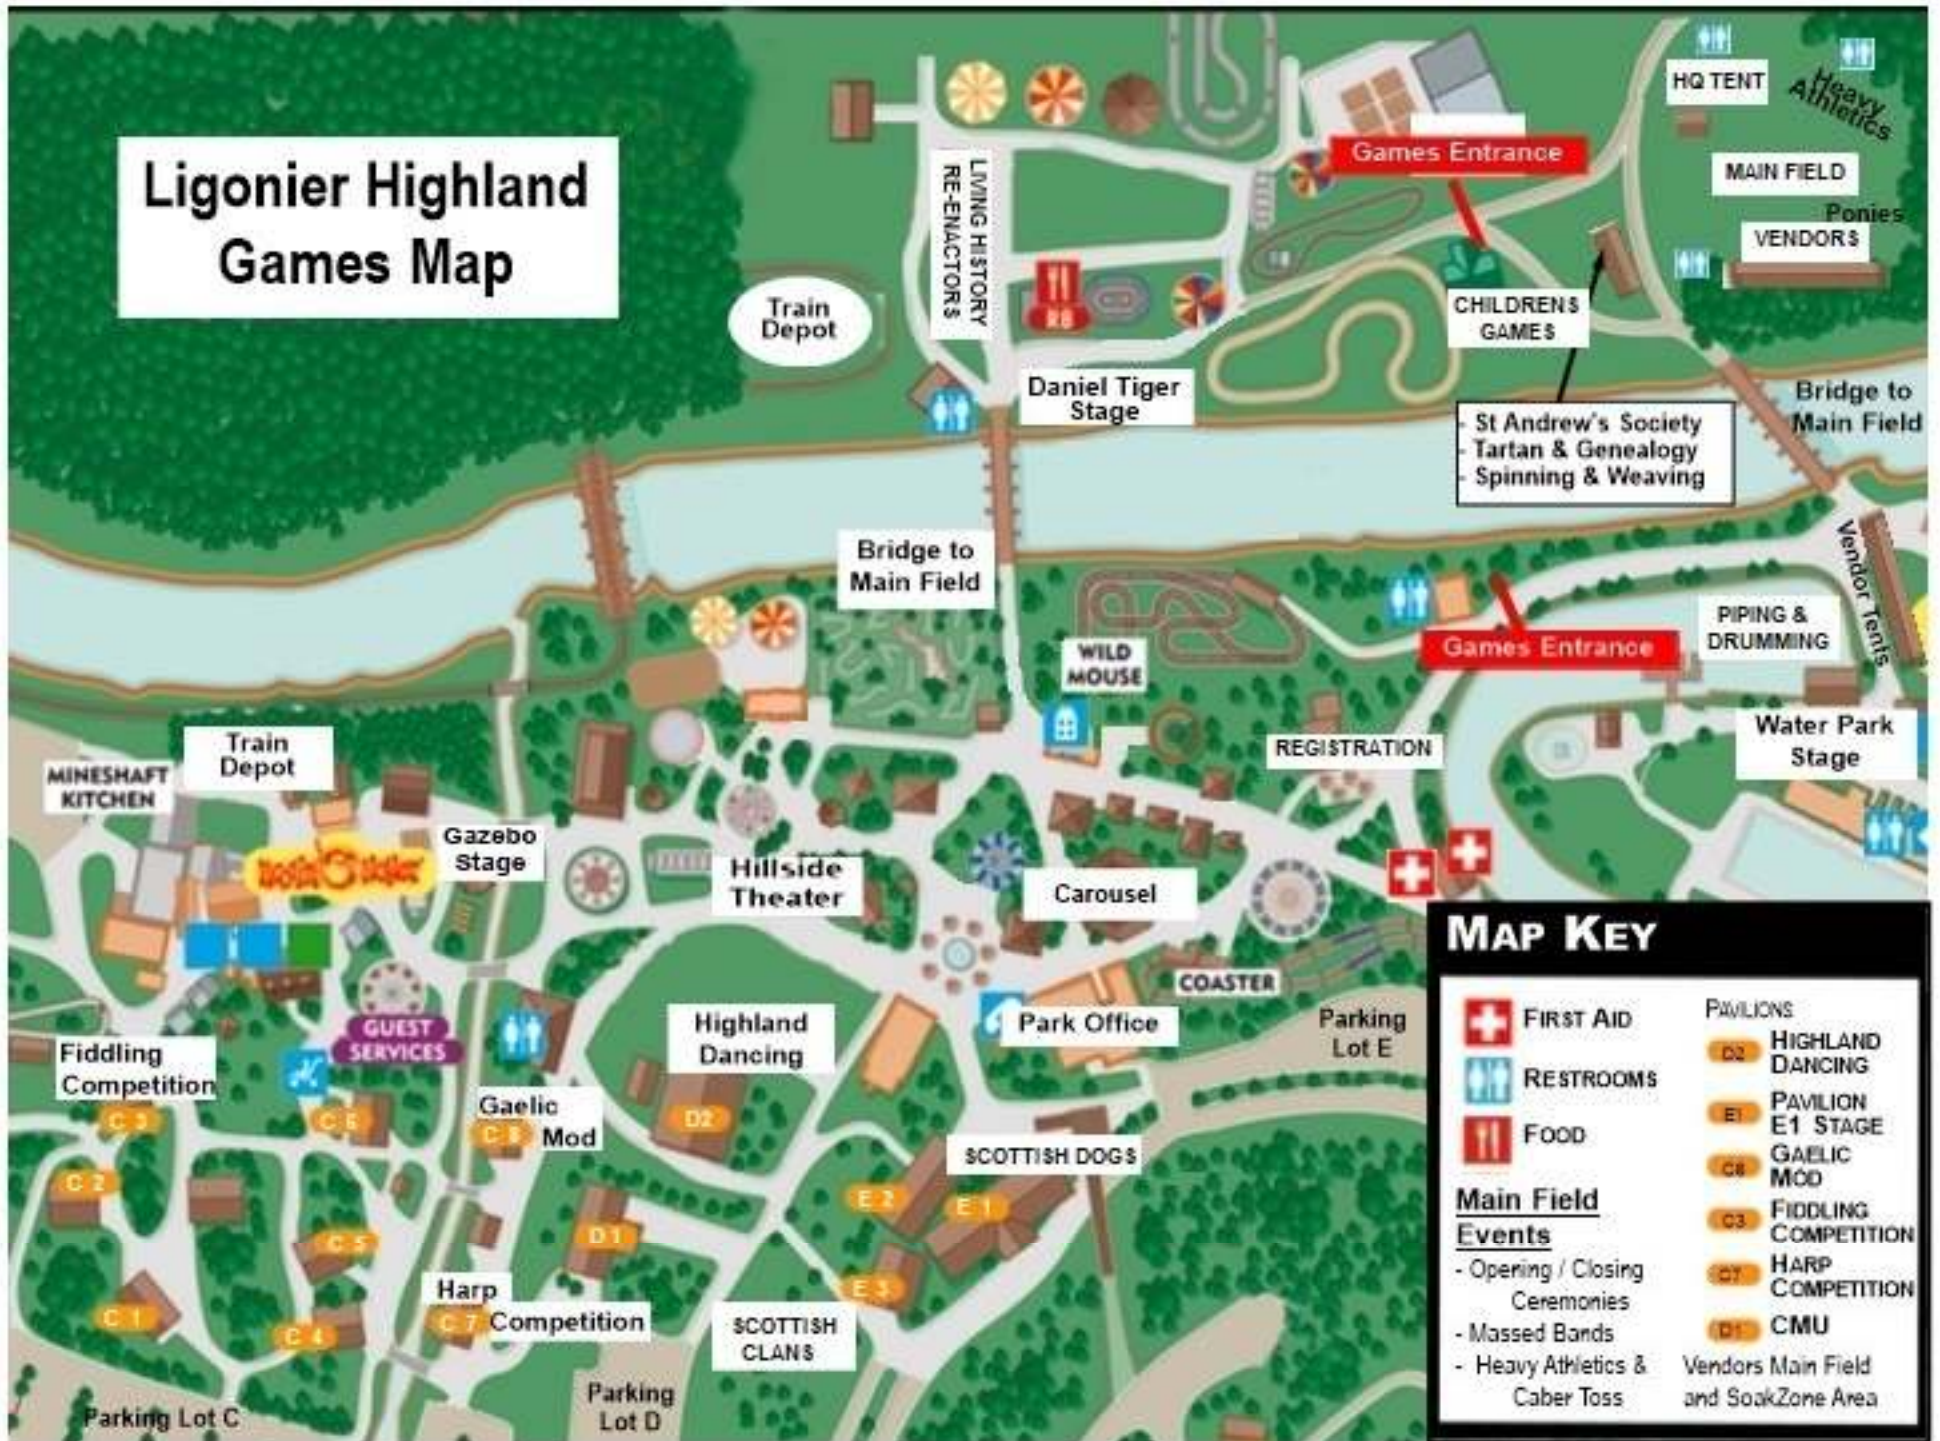

Ligonier Highland Games Map

MAP KEY

	FIRST AID	PAVILIONS	
	RESTROOMS		HIGHLAND DANCING
	FOOD		PAVILION E1 STAGE
			GAELIC MOD
			FIDDLING COMPETITION
			HARP COMPETITION
			CMU
			Vendors Main Field and SoakZone Area

Main Field Events

- Opening / Closing Ceremonies
- Massed Bands
- Heavy Athletics & Caber Toss