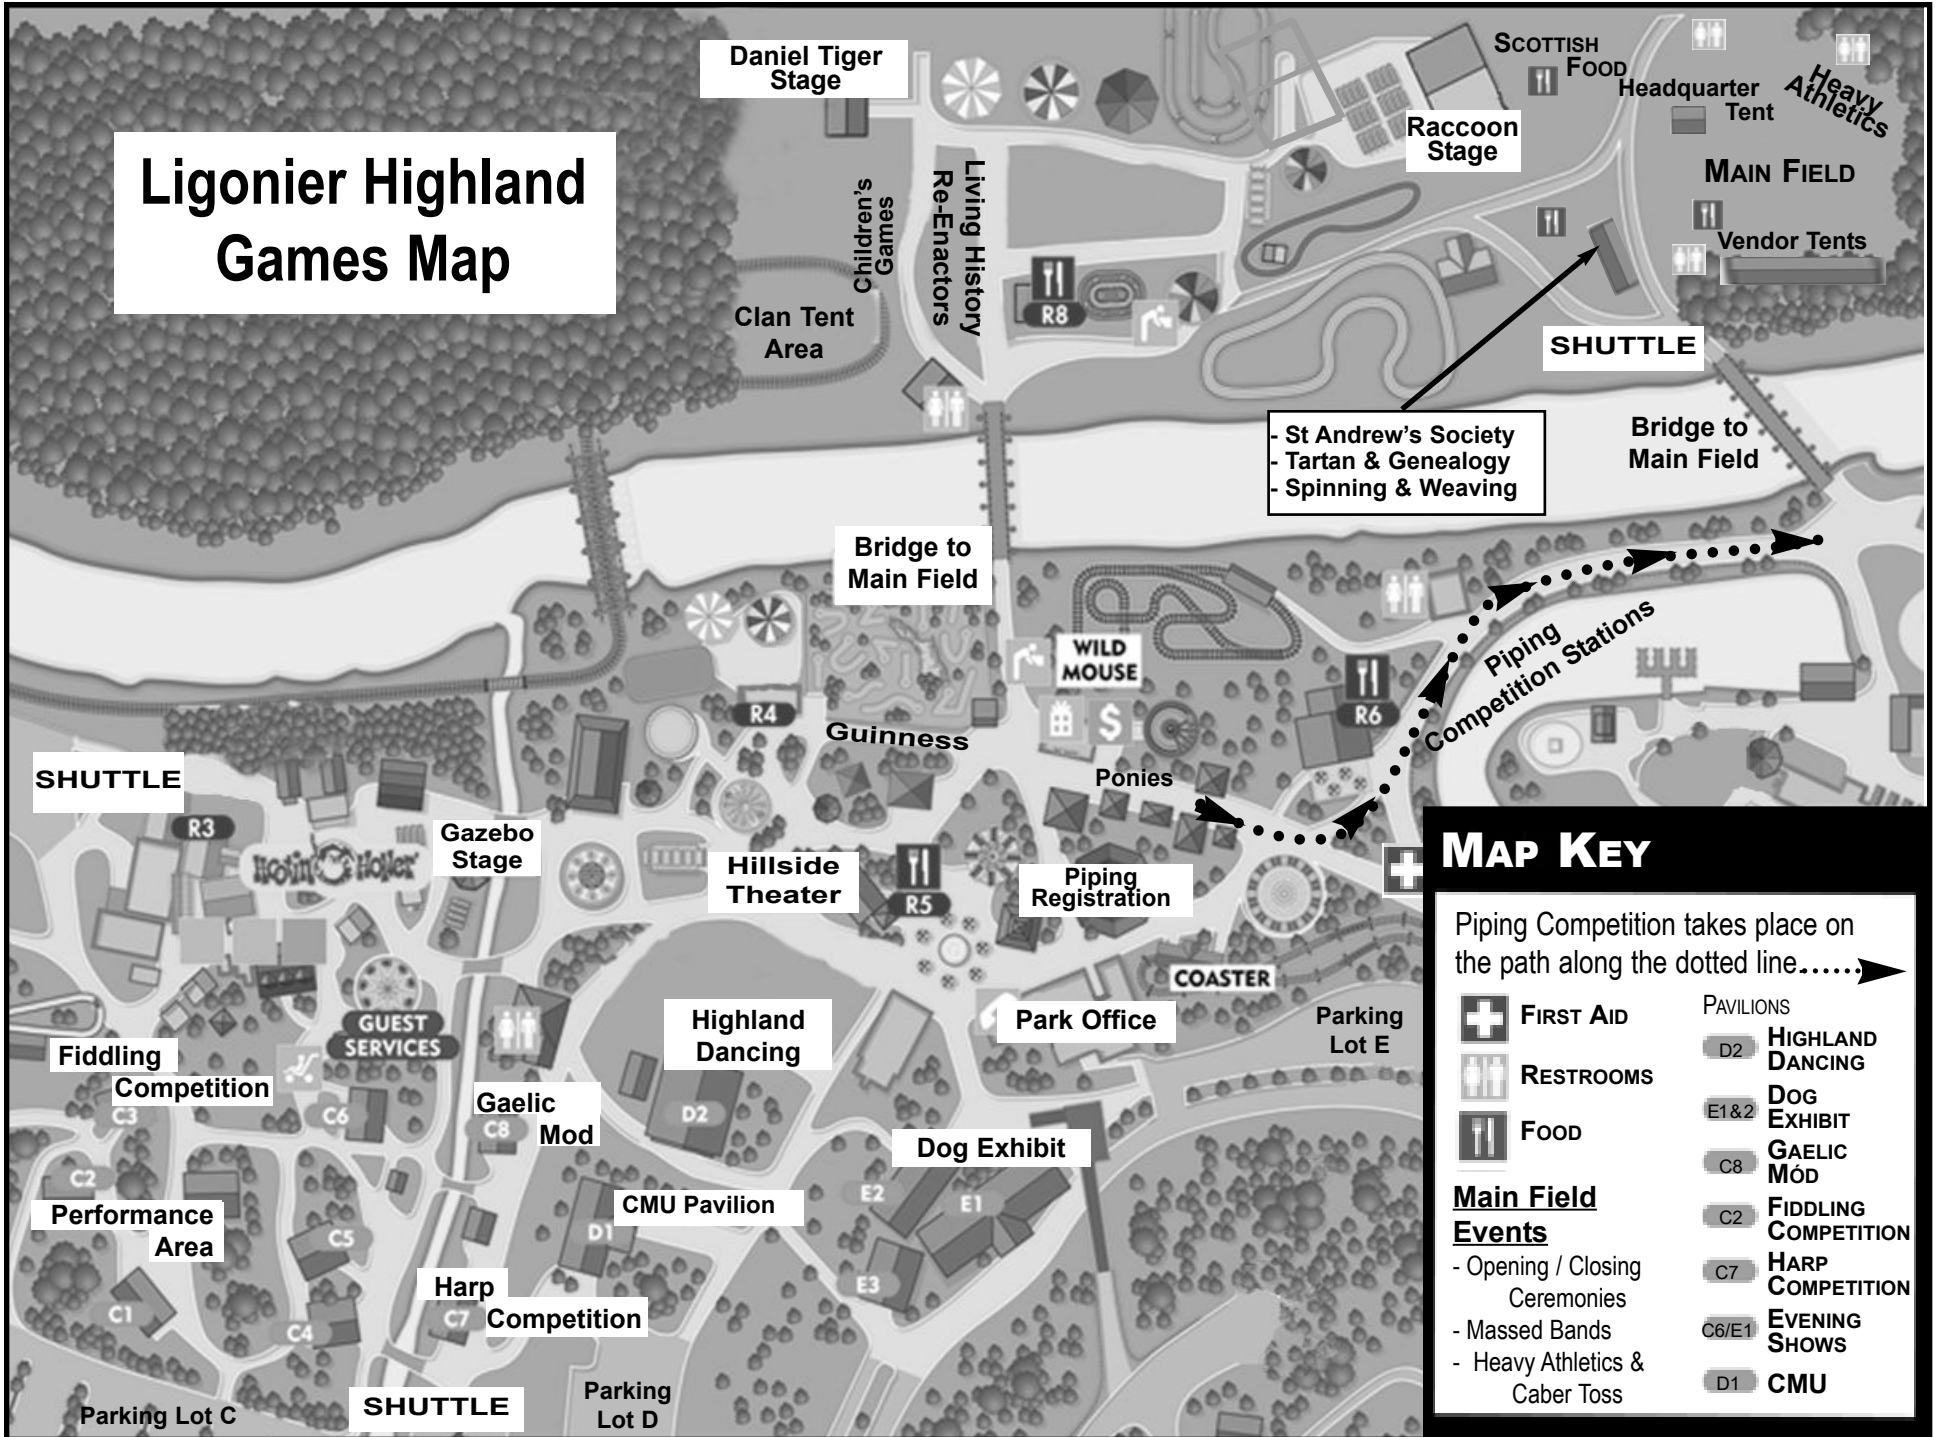

Ligonier Highland Games Map

- St Andrew's Society
- Tartan & Genealogy
- Spinning & Weaving

MAP KEY

Piping Competition takes place on the path along the dotted line.....➔

	FIRST AID	PAVILIONS
	RESTROOMS	HIGHLAND DANCING
	FOOD	DOG EXHIBIT
		GAELIC MOD
		FIDDLING COMPETITION
		HARP COMPETITION
		EVENING SHOWS
		CMU

Main Field Events

- Opening / Closing Ceremonies
- Massed Bands
- Heavy Athletics & Caber Toss