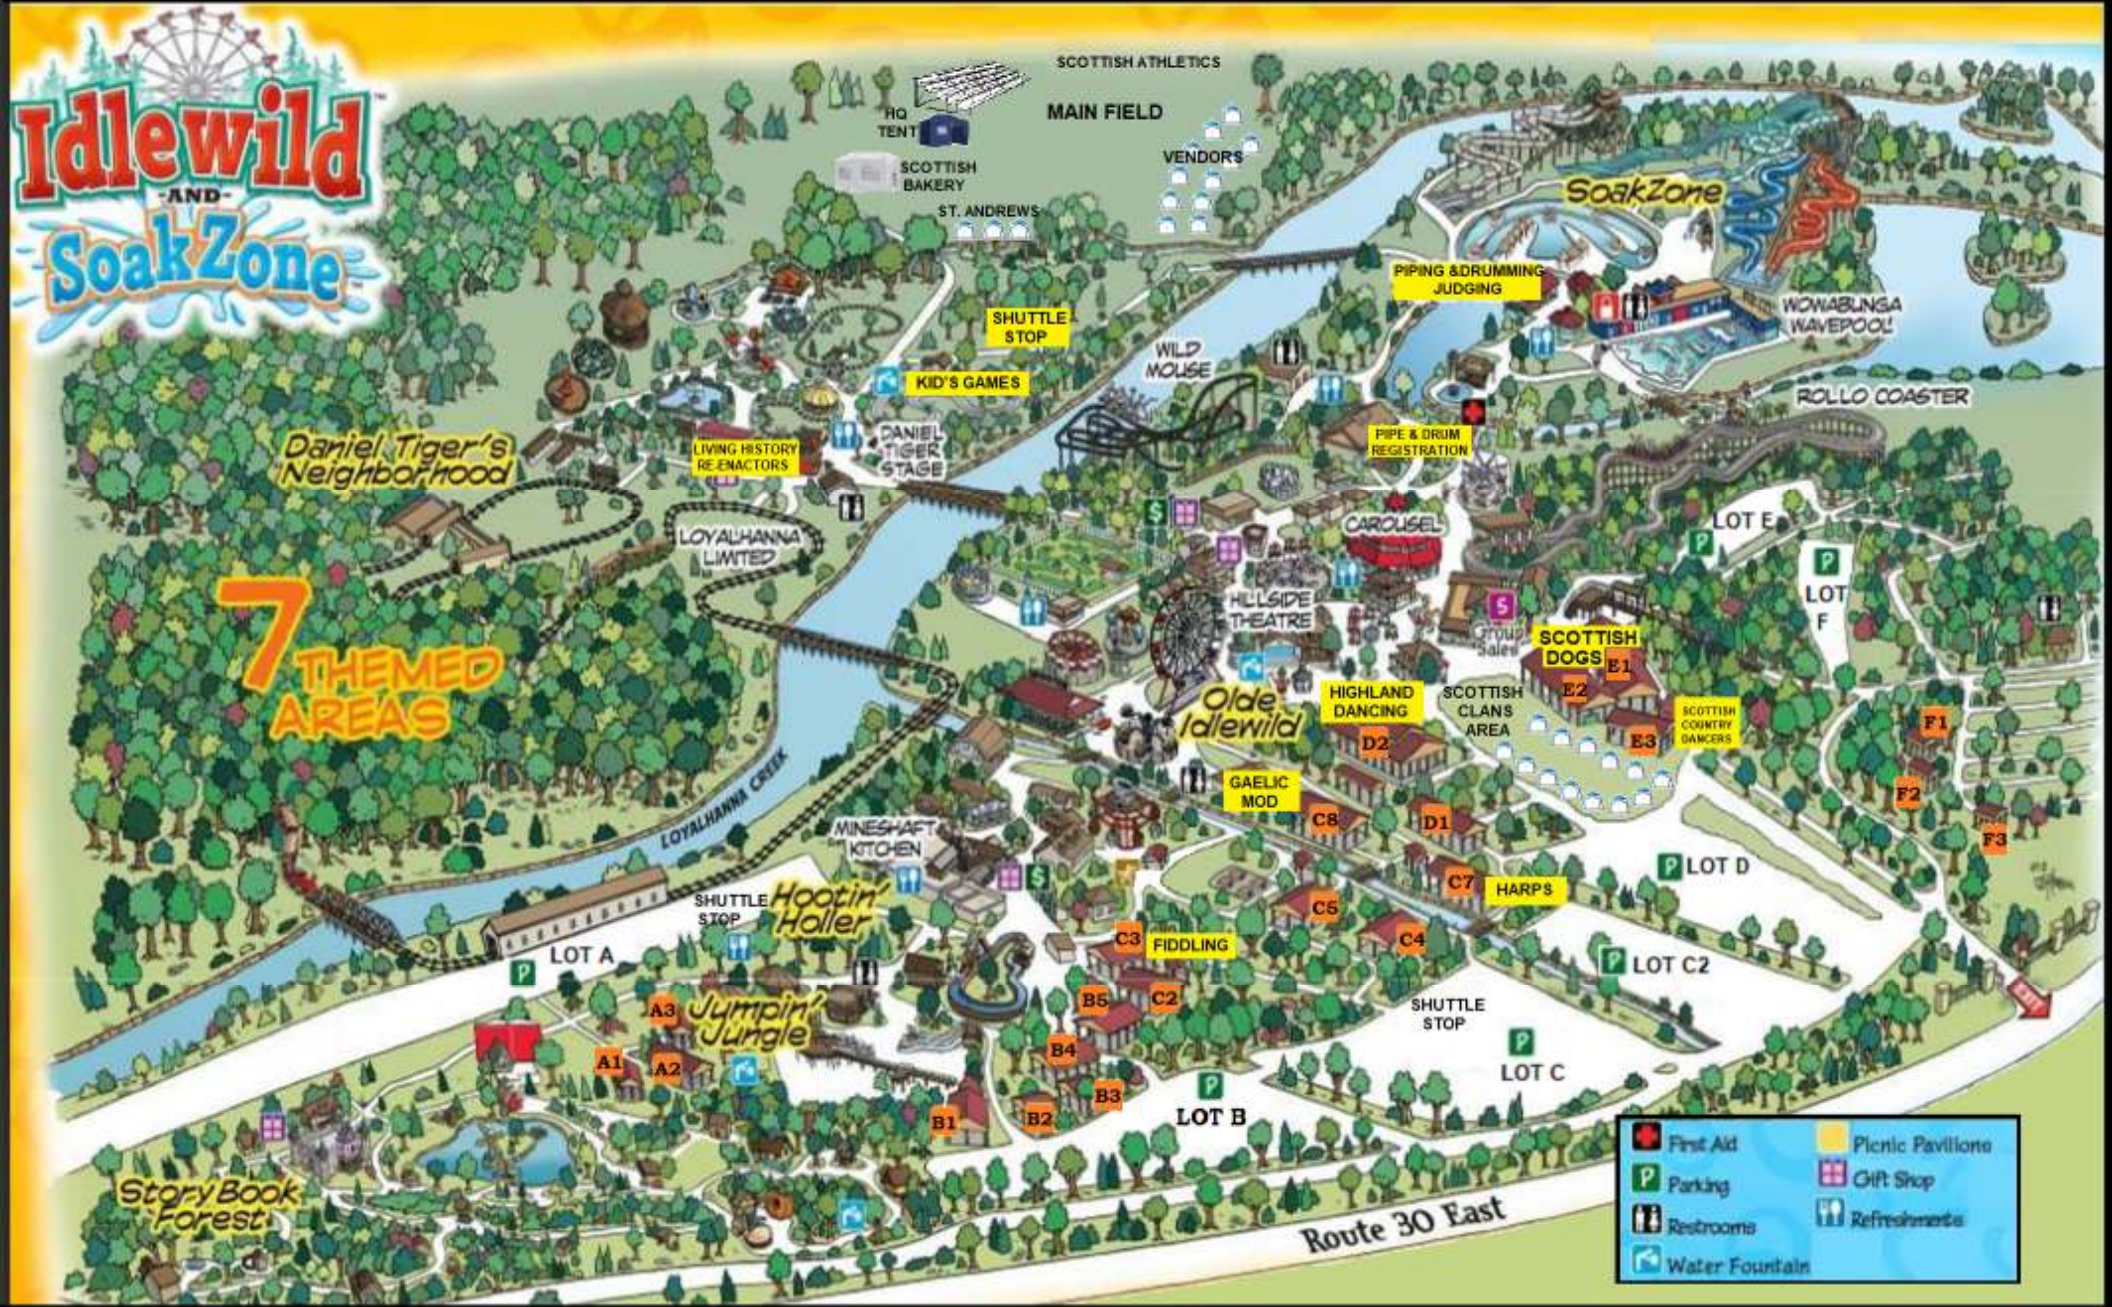

Idlewild AND SoakZone

7 THEMED AREAS

-  First Aid
-  Parking
-  Restrooms
-  Water Fountain
-  Picnic Pavilions
-  Gift Shop
-  Refreshments